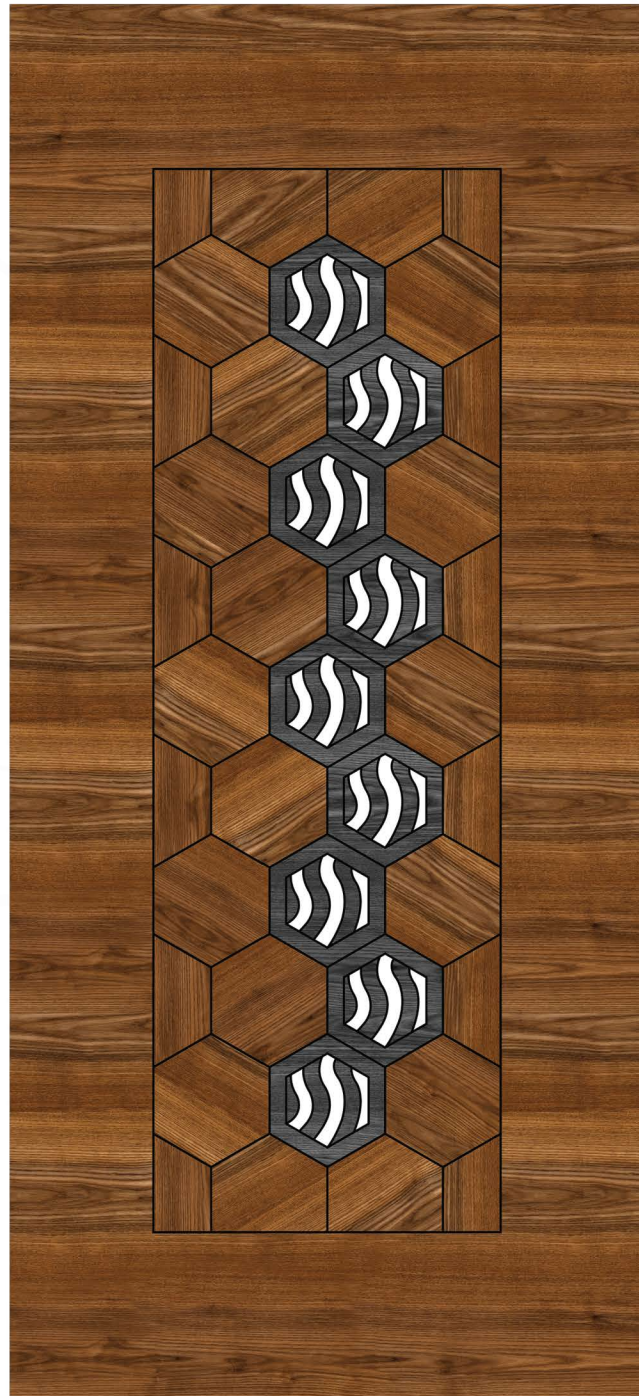

HD 36

# DIGITAL CNC DOOR

7' X 3.25' FEET

HD 37

7' X 3.25' FEET

HD 38

7' X 3.25' FEET

HD 41

7' X 3.25' FEET