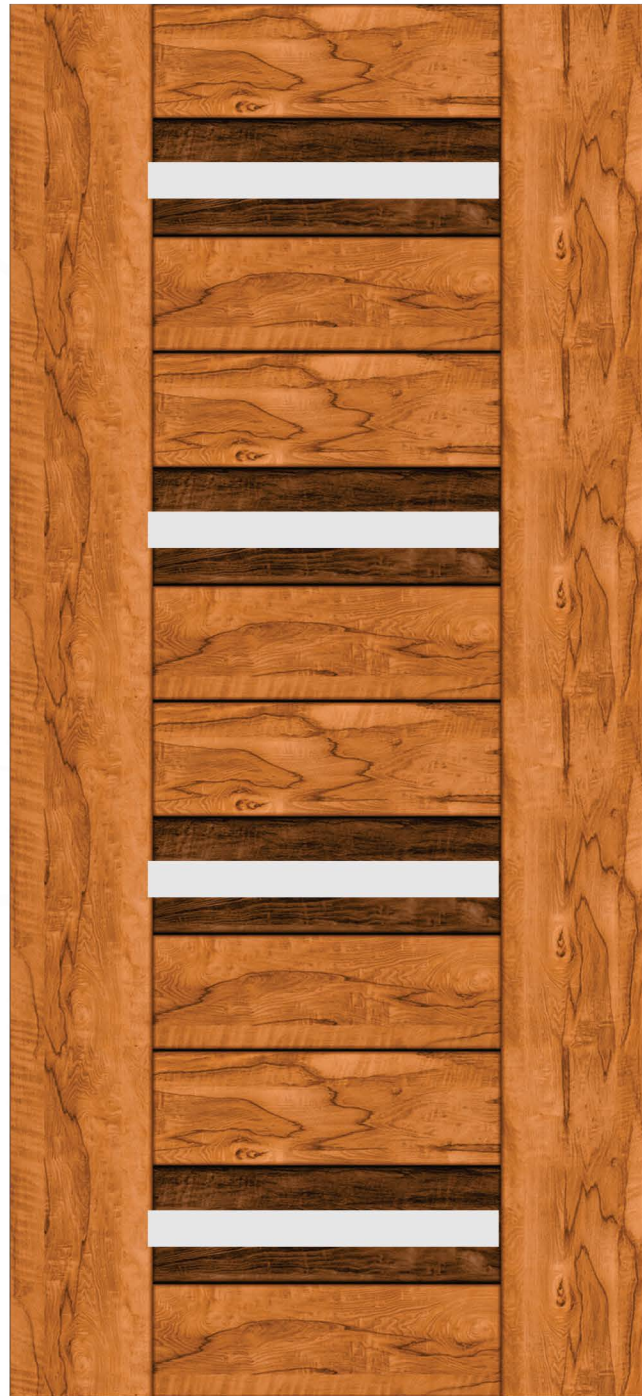

# METAL DOORS

7' X 3.25' FEET

DM 45

7' X 3.25' & 8' X 4' FEET

DM 47

7' X 3.25' & 8' X 4' FEET

DM 89